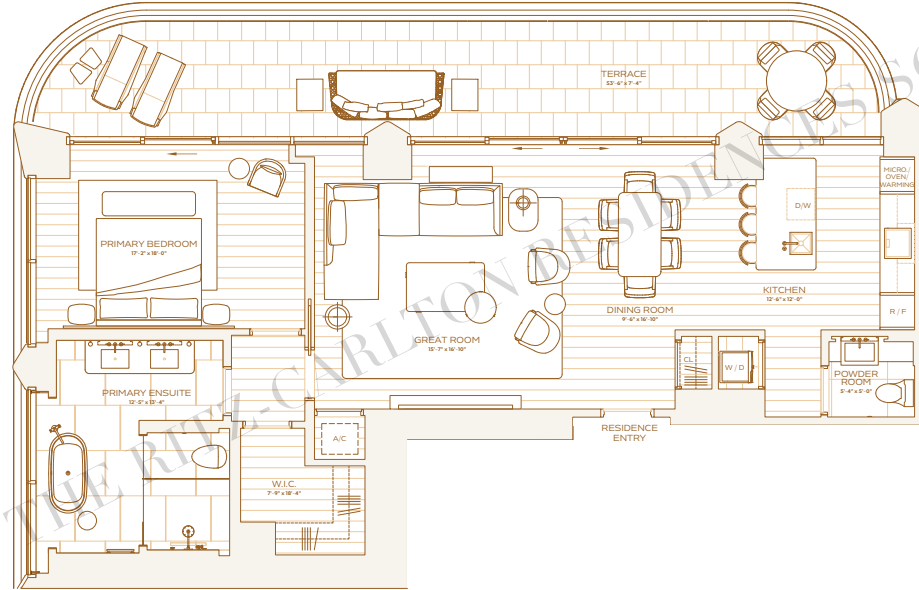

## RESIDENCE D LEVEL 8

ONE BEDROOM  
ONE BATHROOM  
POWDER ROOM

**INTERIOR**  
1,197 SQ. FT. / 111 SQ. M

**EXTERIOR**  
385 SQ. FT. / 36 SQ. M

**TOTAL**  
1,582 SQ. FT. / 147 SQ. M

OCEAN