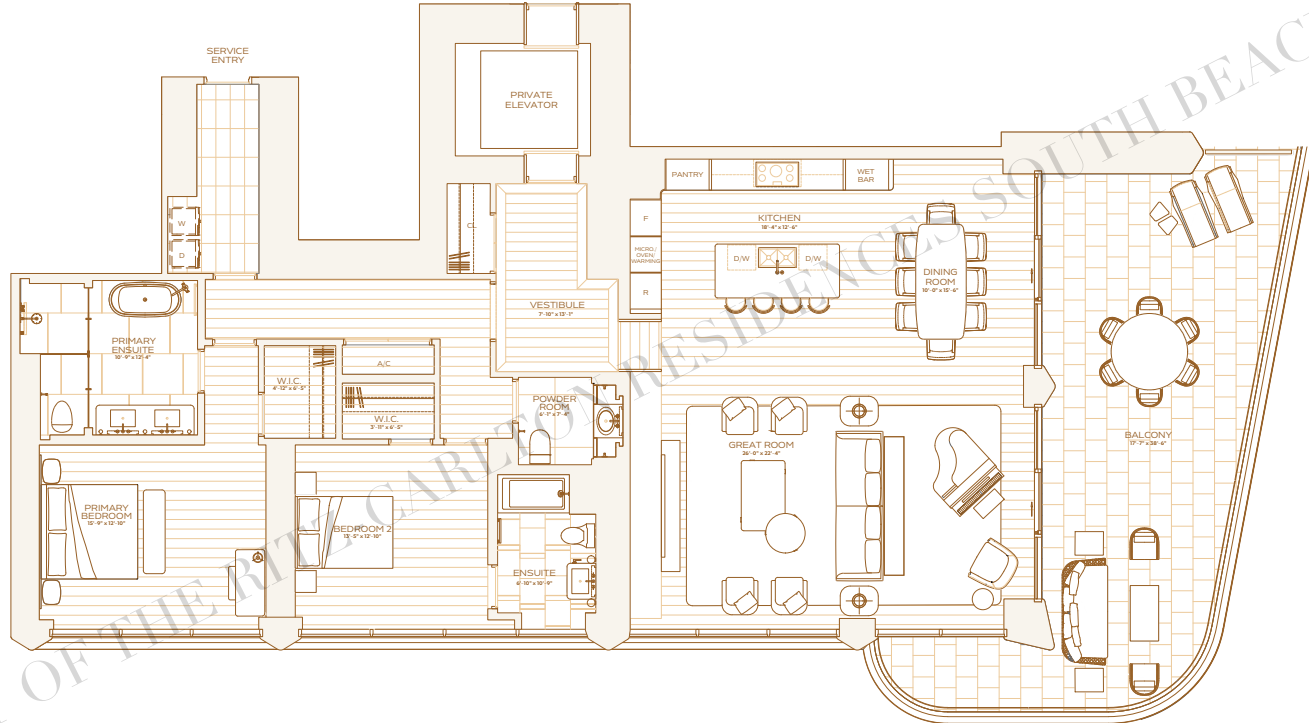

RESIDENCE B LEVEL 8

TWO BEDROOMS
TWO BATHROOMS
POWDER ROOM

INTERIOR
2,217 SQ. FT. / 206 SQ. M.

EXTERIOR
591 SQ. FT. / 55 SQ. M.

TOTAL
2,808 SQ. FT. / 261 SQ. M.

OCEAN