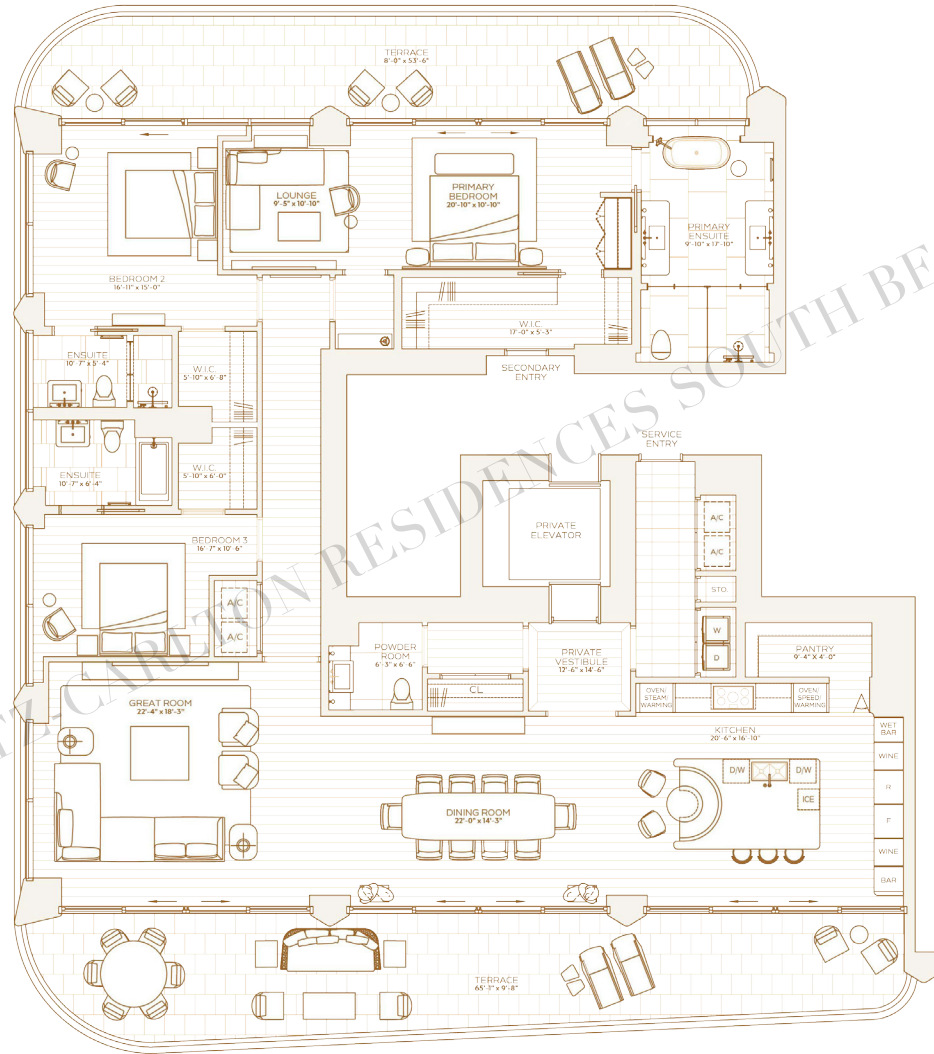

THE RITZ-CARLTON RESIDENCES
SOUTH BEACH

RESIDENCE B LEVEL 11 & 12

THREE BEDROOMS
THREE BATHROOMS
POWDER ROOM

INTERIOR
2,991 SQ. FT. / 278 SQ. M

EXTERIOR
912 SQ. FT. / 85 SQ. M

TOTAL
3,903 SQ. FT. / 363 SQ. M

OCEAN